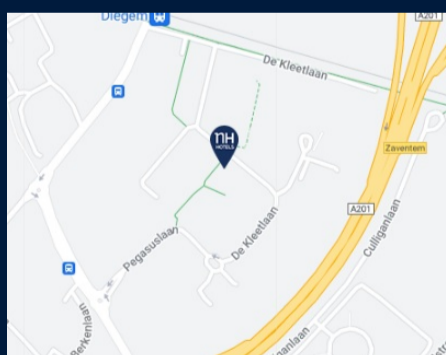

NH BRUSSELS AIRPORT

HOTEL LOCATION

The NH Brussels Airport hotel is within a five-minute drive of Brussels International Airport. It is also close to Diegem Station, so you can reach Brussels city center in just 15 minutes by public transport. The hotel has 234 spacious rooms. These are finished in natural warm colors and have soundproofing to ensure our guests get a great night's sleep. There are connecting rooms available which are perfect for families and groups. Each morning, NH Brussels Airport serves up a delicious breakfast buffet that includes options for any taste.

Station Diegem next door

50 m / 2 min

Brussels Airport

4 km / 5 min

Bus stop next door

50 m / 2 min

De Kleetlaan,14
B-1831 Brussels
Belgium
T. +32 2 203 9252
nhbrusselsairport@nh-hotels.com
www.nh-hotels.com/hotel/nh-brussels-airport