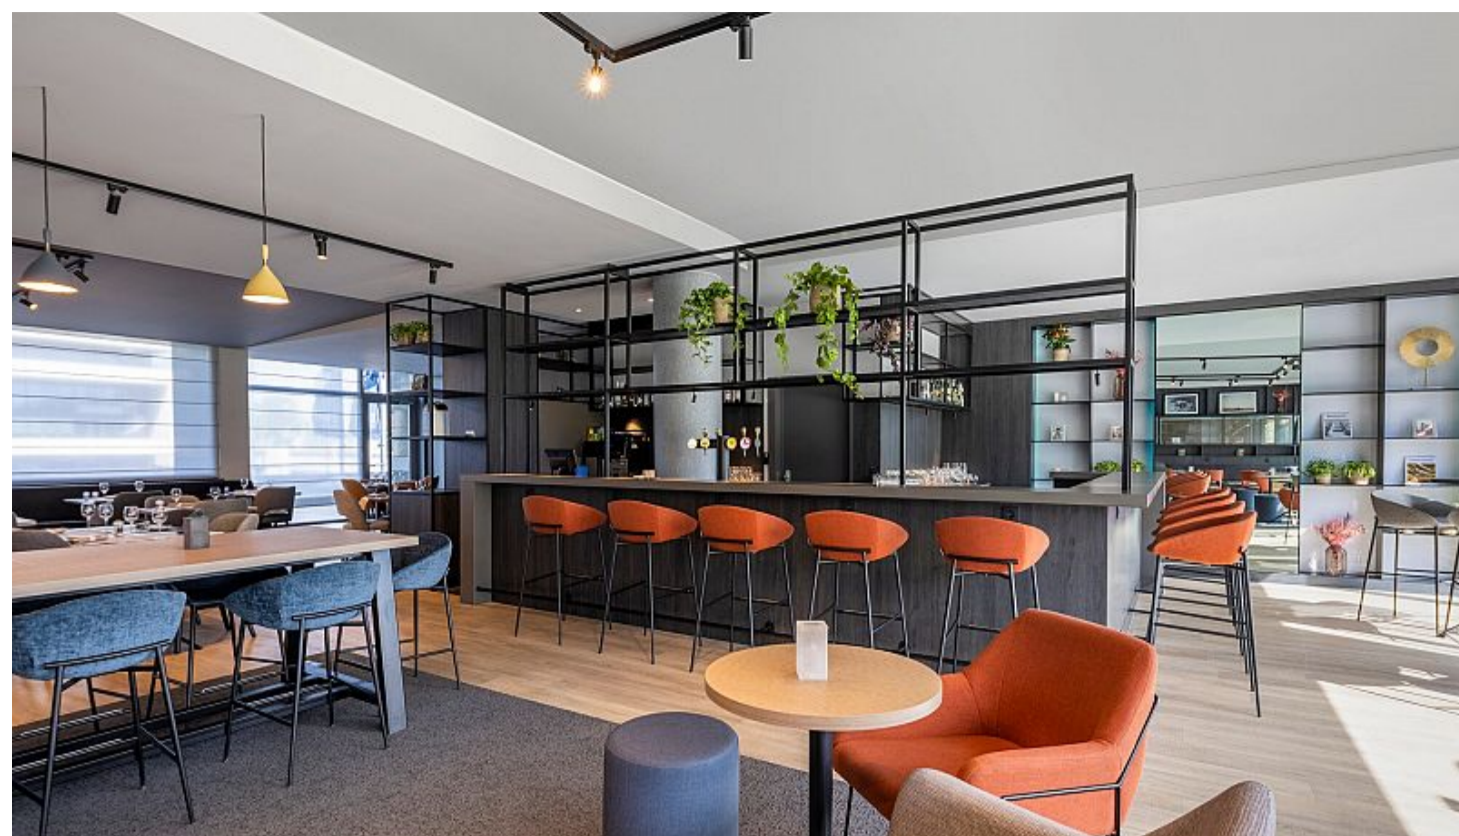

FOOD & DRINKS

- Bar Brasserie
- buffet breakfast
- 'early birds' breakfast

HOTEL FACILITIES

- facilities for the disabled
- laundry service
- underground parking
- fitness
- free airport shuttle

MEETINGS & EVENTS

- 7 meeting rooms
- capacity for up to 170 people for a walking dinner
- suitable for all kinds of events

FUNCTION ROOMS AND THEIR CAPACITIES

| FUNCTION ROOM NAME | HEIGHT (m) | AREA (m ²) |  Cocktail |  Square |  Dinner |  Classroom |  Theatre |  U-shape |  Cabaret | Daylight |
|--------------------|------------|------------------------|--|---|--|---|---|---|---|-------------------------------------|
| Barajas | 2,65 | 30 | 20 | 10 | 16 | 12 | 22 | 14 | 12 | <input checked="" type="checkbox"/> |
| Schiphol | 2,65 | 24 | 20 | 10 | 16 | 12 | 22 | 14 | 12 | <input checked="" type="checkbox"/> |
| Tempelhof | 2,65 | 24 | 20 | 10 | 16 | 12 | 22 | 14 | 12 | <input checked="" type="checkbox"/> |
| Heathrow | 2,95 | 43 | 40 | 18 | 18 | 18 | 35 | 16 | 12 | <input type="checkbox"/> |
| Orly 1 | 2,95 | 32 | 30 | 12 | 12 | 12 | 20 | 12 | 12 | <input type="checkbox"/> |
| Orly 2 | 2,95 | 32 | 35 | 18 | 18 | 18 | 30 | 16 | 12 | <input type="checkbox"/> |
| Orly 1+ 2 | 2,95 | 74 | 70 | 36 | 40 | 40 | 70 | 30 | 25 | <input type="checkbox"/> |
| Zaventem | 2,80 | 66 | 65 | 28 | 40 | 30 | 70 | 24 | 30 | <input checked="" type="checkbox"/> |