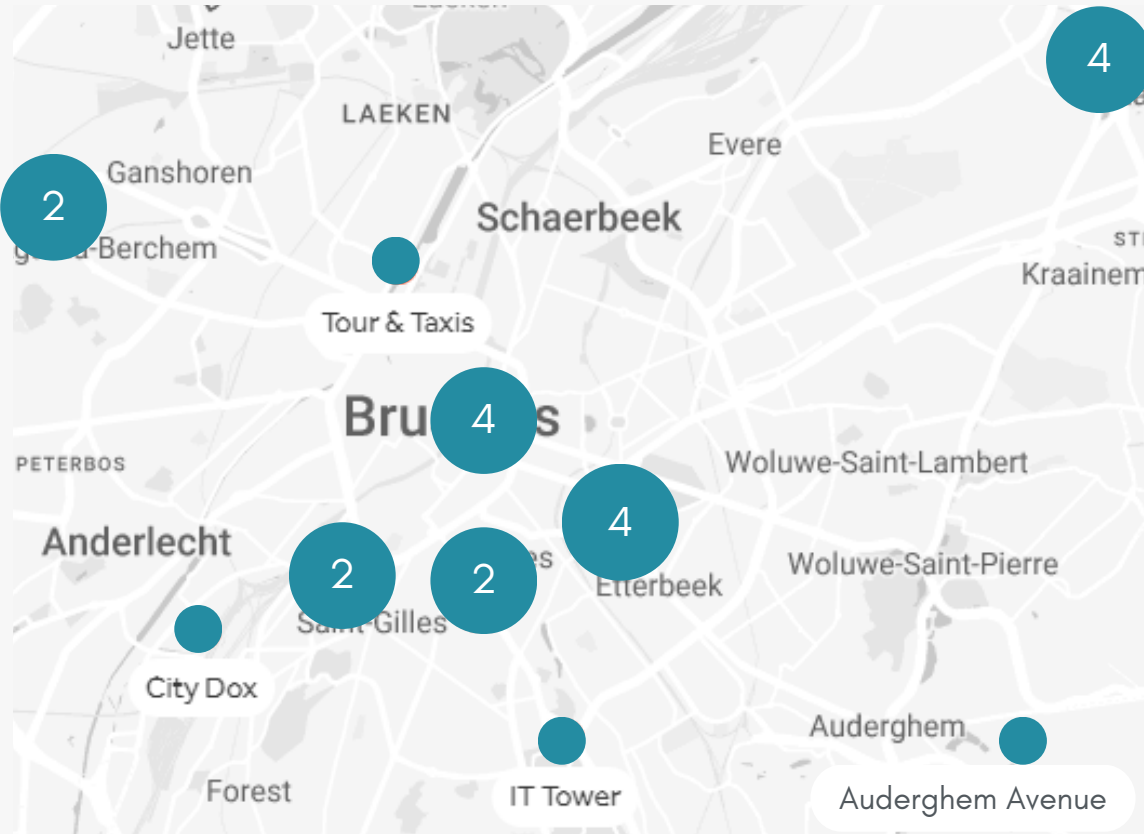

SPACES Rue du Poissonier 13 /
Visverkopersstraat 13

NAME	PEOPLE
EVENT SPACE	16
MR01	5
MR02	4
MR03	6
MR04	12

Rates from:
€39/hour
€143/half day
€220/day

SPACES Avenue du Boulevard 21 /
Bolwerklaan 21

NAME	PEOPLE
EVENT SPACE	36
MR01	10
MR02	6
MR03	4
MR04	8

REGUS Rue des Colonies 11 /
Koloniënstraat 11

NAME	PEOPLE
PARC	8
PLACE ROYAL	12
CONGRES	22

Rates from:
€55/hour
€202/half day
€310/day

REGUS Avenue Louise 65 / Louizalaan 65

NAME	PEOPLE
PANTHEON	4
ATHENA	6
ATOMIUM	8
BUSINESS LOUNGE	16
COLOSSEUM	16
BIG BEN	16
COLOSSEUM/ BIG BEN	32